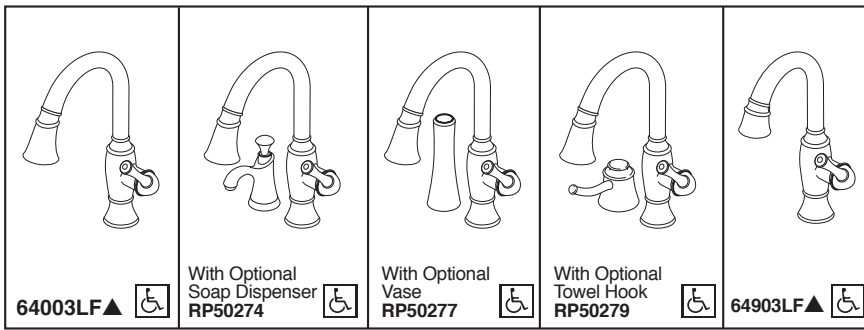

BRIZO® KITCHEN FAUCETS

- Talo® Collection
- Single Handle Deck Mount
- Optional Vase or Towel Hook
- Interchangeable with Soap Dispenser

Submitted Model No.: _____
Specific Features: _____

▲ Designate proper finish suffix

BSP-K-64003LF Rev. M

FEATURES:

- MagneDock® magnetic docking
- Touch-Clean® sprayhead
- SmartTouch® on/off functionality

STANDARD SPECIFICATIONS:

- Maximum 1.8 gpm @ 60 PSI, 6.8 L/Min @ 414 kPa
 - One, two, three, or four hole mount (escutcheon optional)
 - Control mechanism shall be full-motion valve cartridge
 - Rotating spout
 - Red/blue indicator markings
 - Four-function wand; Aerated stream, full spray, volume control, and pause (64003LF)
 - Two-function wand; Aerated stream and full spray (64903LF)
 - Dual integral check valves in sprayer
 - LED indicator light signals on-off, water temperature and when batteries run low
 - Uses 6 AA (included) or 6 C (optional) batteries
 - Optional (EP73954) 120V AC adapter available (3 prong grounded outlet required)
 - Quick connect hoses
- Note: See 63903LF-* for matching bar/prep