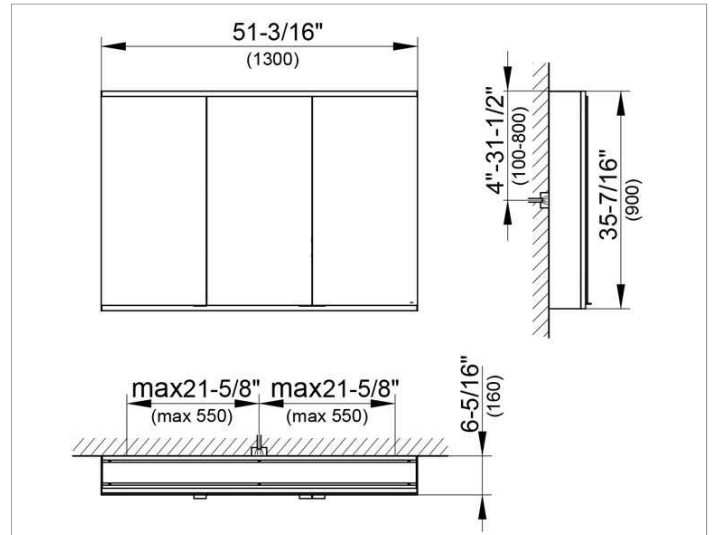

Royal Modular 2.0
800311131105300 Mirror cabinet

PRODUCT

DRAWING

EEK: A++, A+, A ,

SURFACE

silver anodized

DIMENSION

51,18 x 35,43 x 6,3 "